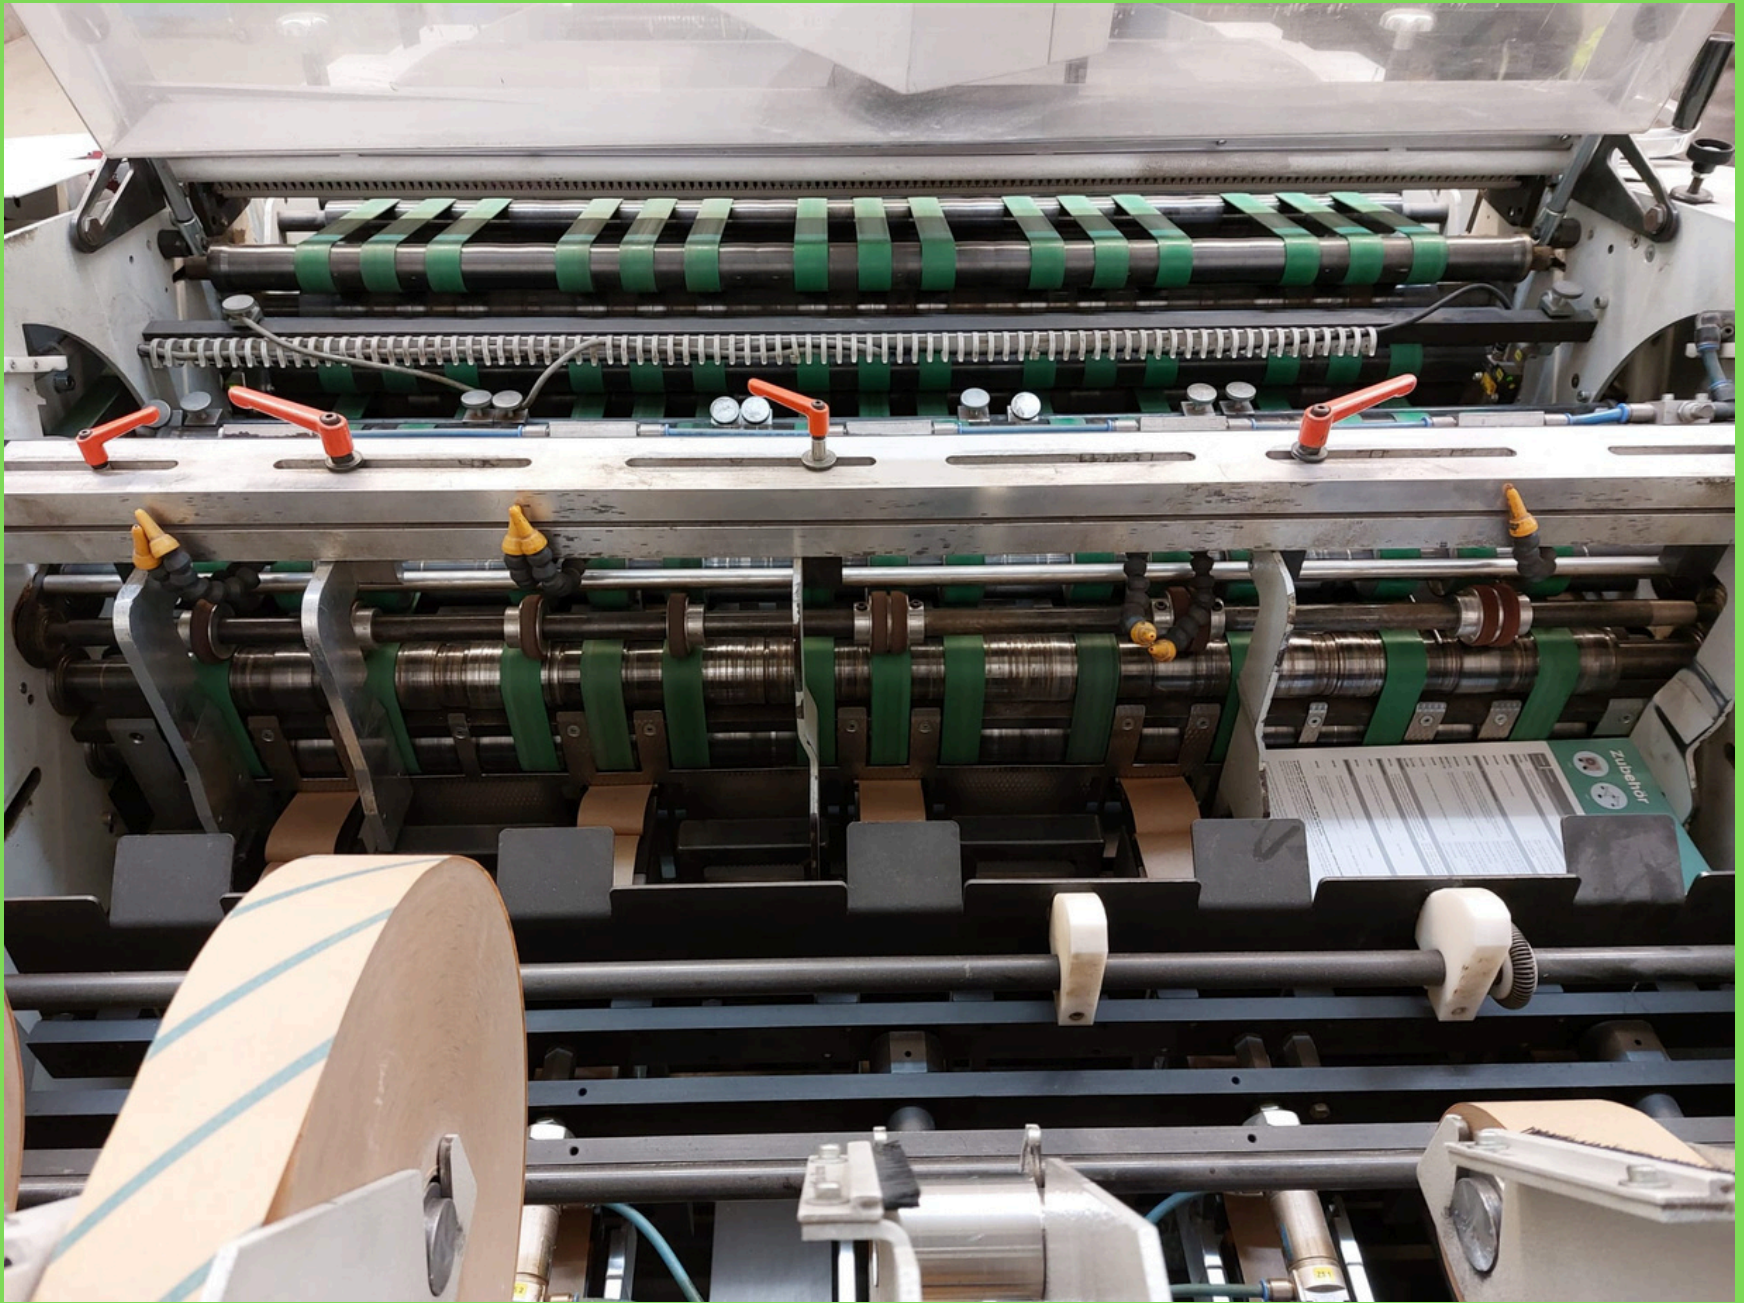

bundling delivery

Palamides delta 1005